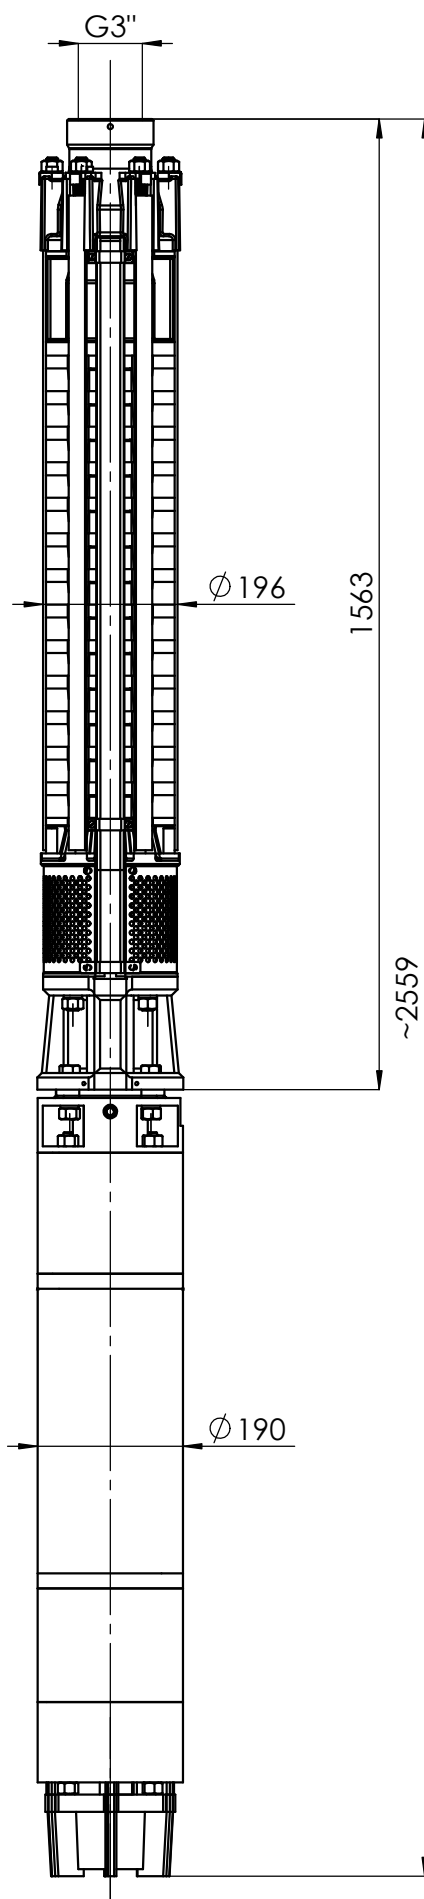

1

2

3

4

A

B

C

D

E

A

B

C

D

E

masa/weight/bec: ~245kg

GC.0.16.1120_8_30kW