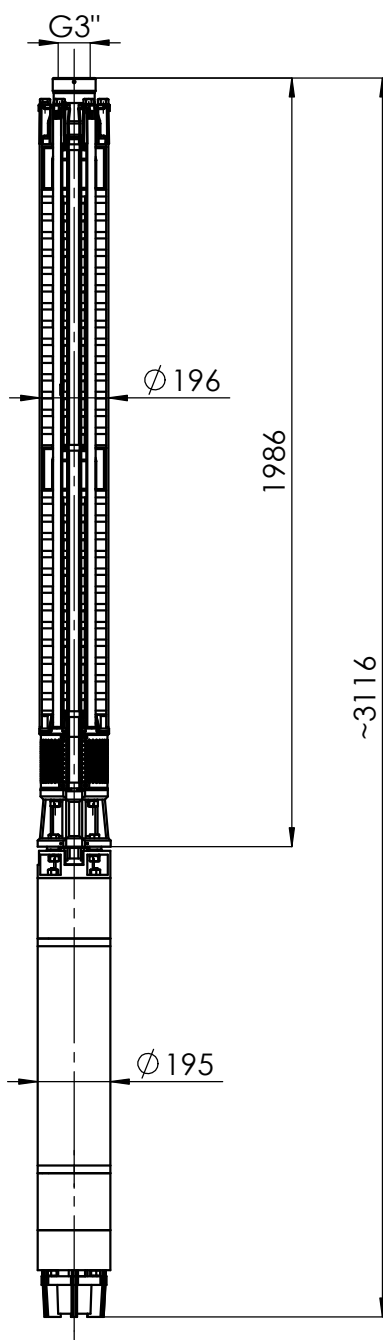

1

2

3

4

A

A

B

B

C

C

D

D

E

masa/weight/bec:~323kg

8"

HYDRO-VACUUM S.A.