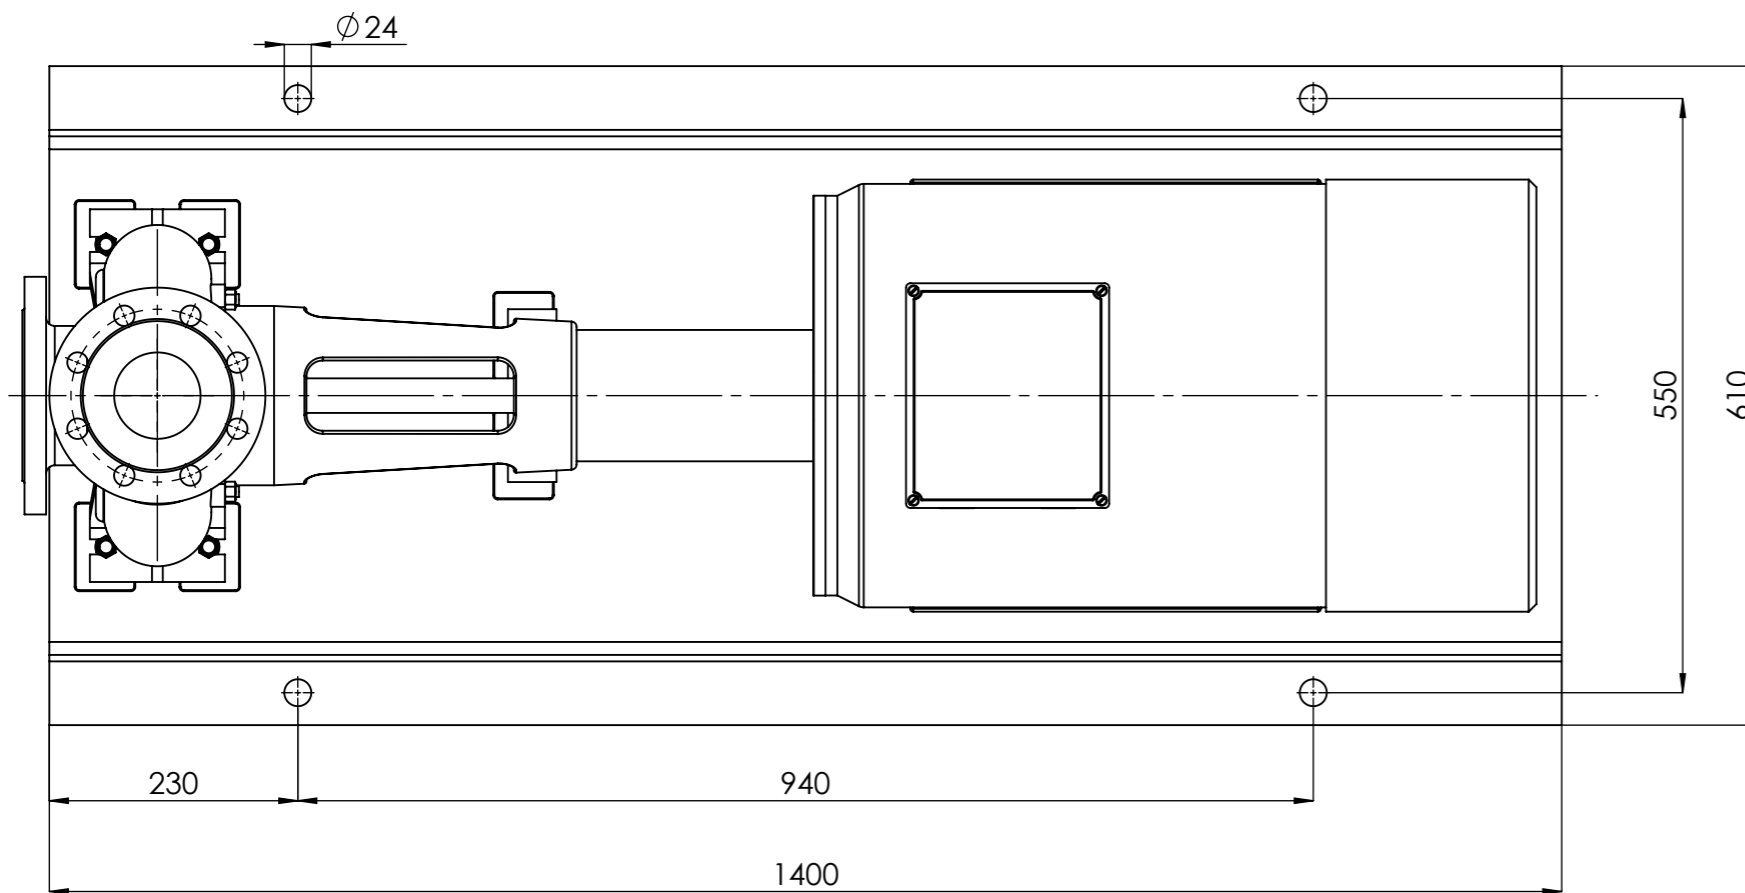

# NHVe.80-200 [37,0 kW] n= 2900 obr/min

NHVe.80-200

37,0kW/2900 rpm

200-2

HYDRO-VACUUM s.a.

Grudziądz  
Ul. Droga Jeziorna 8