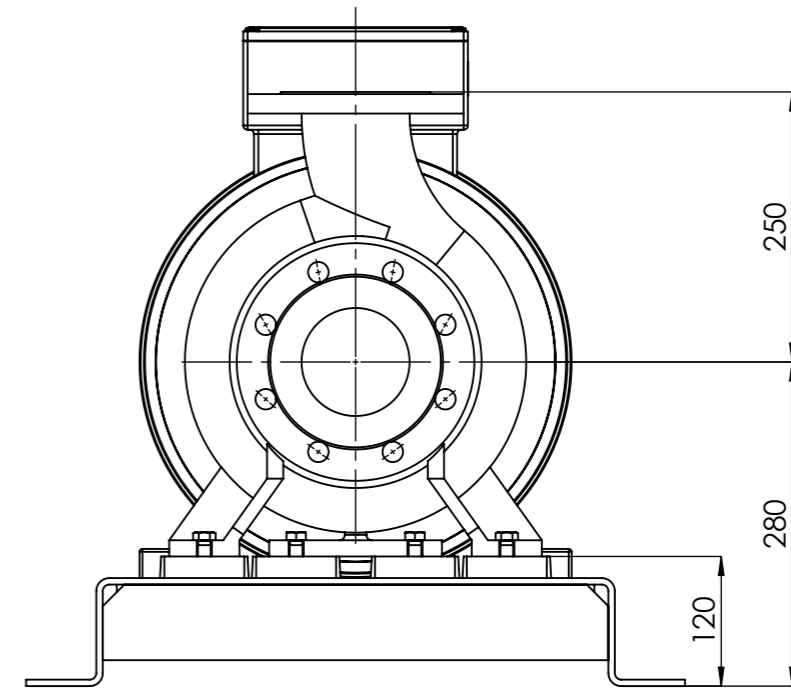

# NHVe.80-200 [37,0 kW] n= 2900 obr/min

NHVe.80-200

37,0kW/2900 rpm

200-2

HYDRO-VACUUM s.a.

Grudziądz  
Ul. Droga Jeziorna 8