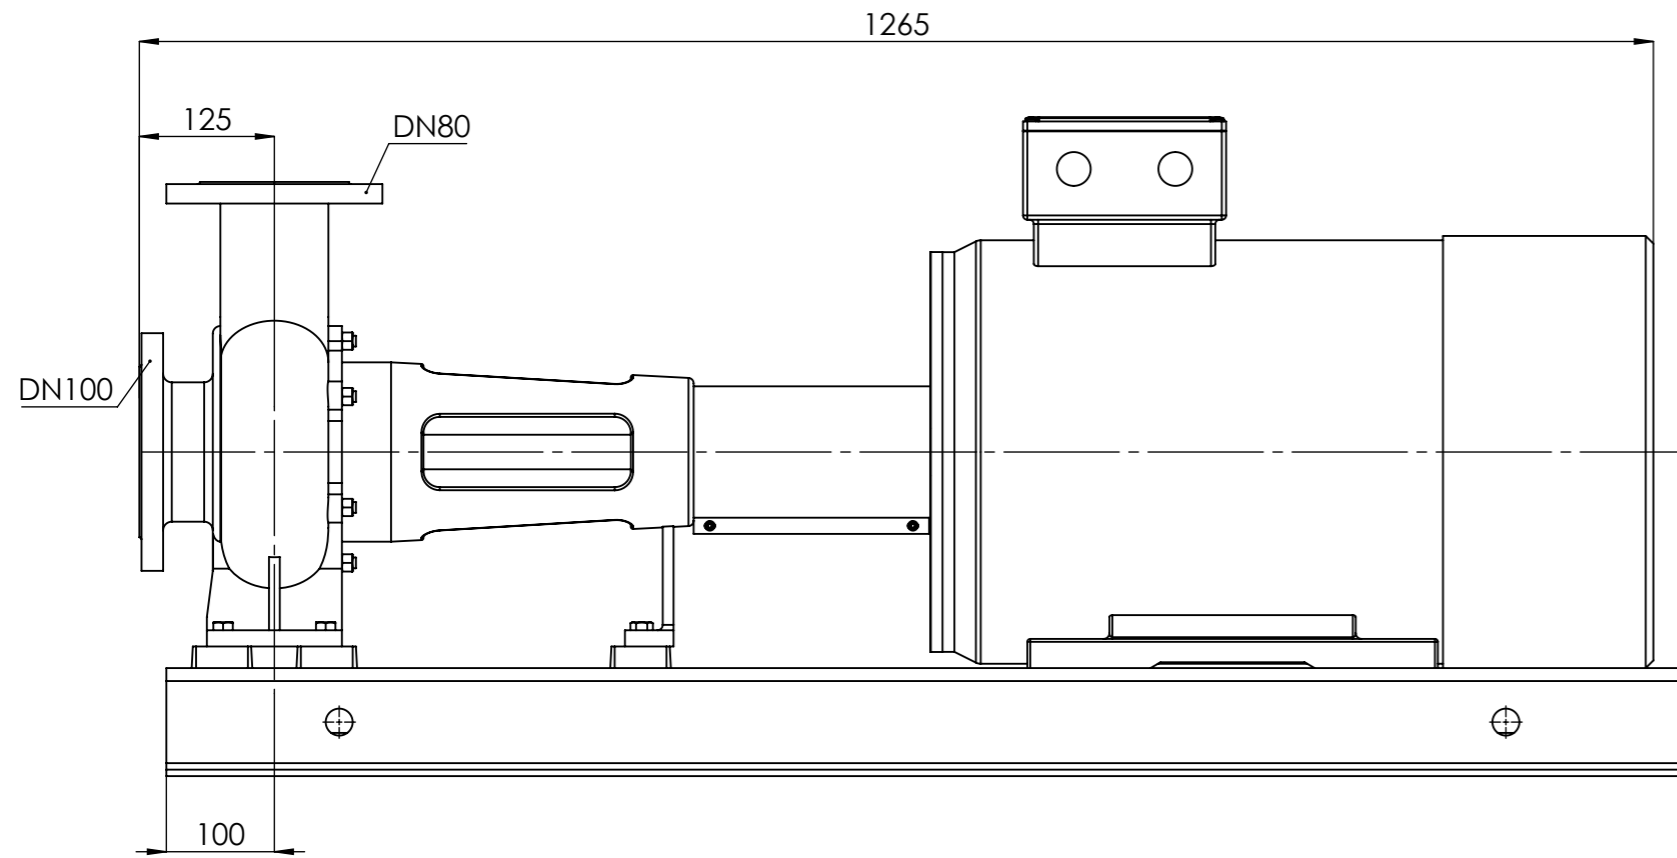

# NHVe.80-200 [37,0 kW] n= 2900 obr/min

NHVe.80-200

37,0kW/2900 rpm

200-2

HYDRO-VACUUM s.a.

Grudziądz  
Ul. Droga Jeziorna 8