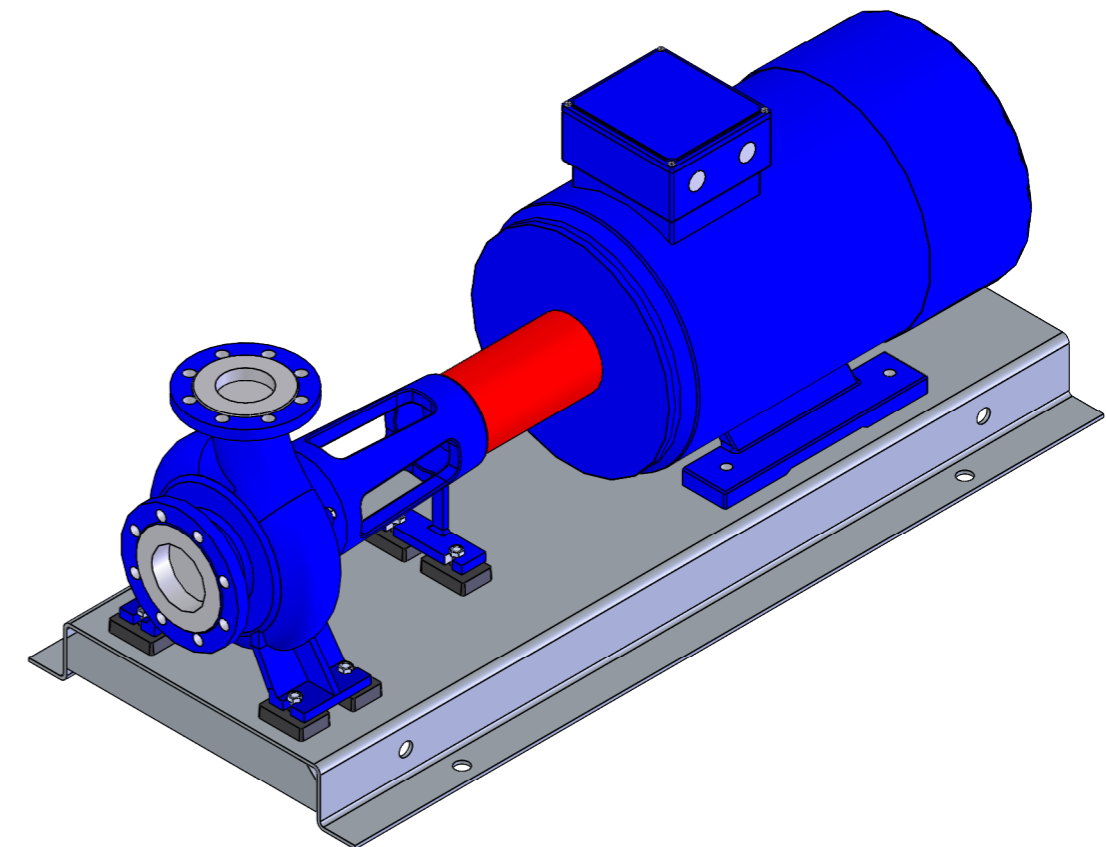

# NHVe.80-200 [37,0 kW] n= 2900 obr/min

NHVe.80-200

37,0kW/2900 rpm

200-2

HYDRO-VACUUM s.a.

Grudziądz  
Ul. Droga Jeziorna 8